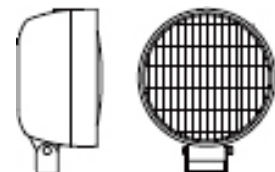

SEA-DOG ROUND HALOGEN LIGHT

Injection molded fiberglass nylon with stamped 304 stainless steel bracket. Has solid glass lens and a 55W halogen bulb.

SEA405150-3 4 3/4" DIA. X 5 3/4" HEIGHT .....$ 19.95
SEA405111-1 REPLACEMENT BULB .....$ 6.95

SEADOGLINE