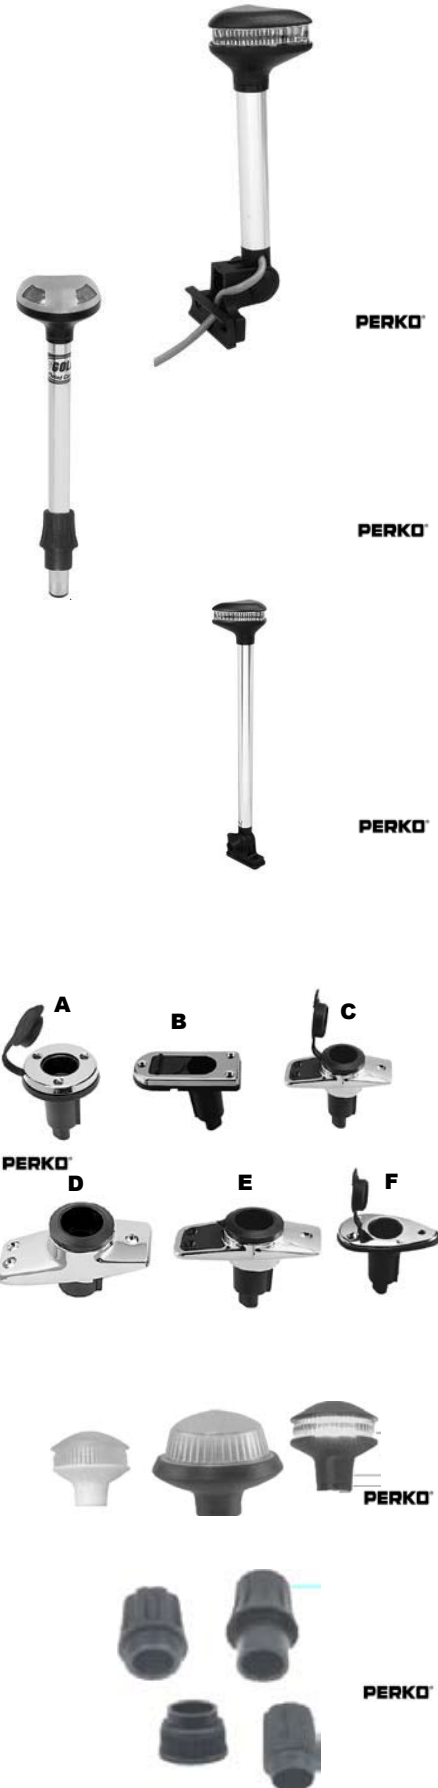

PK01636-DP0-CHR HORIZONTAL MOUNT 13-5/8" POLE .....$ 95.99

PK01639-DP0-CHR VERTICAL MOUNT 13-5/8" POLE .....$ 95.99

PERKO PLUG-IN TYPE BASES

Locking collar is included with base to allow interchangeability with discontinued style bases.

PK01045-P00-DP (A) ROUND BASE 2 CON. ....$ 31.99
PK01045-300-DP (A) SPARE BASE 3 CON. ....$ 33.99
PK01046-P00-DP (B) 5 DEGREE ANGLE SPARE BASE 2 CON. ...$ 35.49
PK01047-P00-DP (B) SPARE BASE NO ANGLE 2 CON. ....$ 35.49
PK01048-P00-DP (F) 5 DEGREE ANGLE BASE 2 CON. ....$ 31.99
PK01059-P00-DP (C) 16 DEGREE ANGLE BASE 2 CON. ....$ 29.49
PK01059-T00-DP (D) 16 DEGREE ANGLE BASE BLANK .....$ 24.49
PK01060-PB0-DP (E) SPARE BASE 2 CON. ....$ 30.99
PK01060-3B0-DP (E) SPARE BASE 3 CON. ....$ 34.49

PERKO REPLACEMENT GLOBE SET

This globe set is designed to allow the boat operator multiple illumination options depending on the nighttime requirements. The set contains 3 globes: reduced glare with top light and full output globes. #238DP-BLK, #239DP-BLK and #239DP-CLR.

PK00030-DP-001 GLOBE SET .....$ 28.99

PERKO REPLACEMENT COLLAR SET

This collar set is designed to fit all Perko plug in pole lights. The collar set contains 4 collars: locking, large threaded, small threaded and screw on.

PK00030-DP-002 COLLAR SET .....$ 11.79