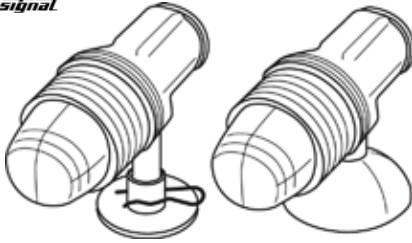

AQUA SIGNAL L.E.D. BATTERY OPERATED NAVIGATION LIGHTS

LED Portable Lights designed for boats that are manually powered or with speeds up to 7 knots. Equipped with LED diode for extremely long battery life. Brilliant LED light maximizes visibility on the water. Available with many different mounting options. High quality shock resistant black neoprene, watertight, buoyant, shock resistant; sealed heavy duty on/off switch. Uses premium side-emitting luxeon super 1Watt LED bulb. Clear or bicolor special plastic projector, seawater resistant, easy to change. 4 AA batteries (not incl.). LED extends battery life up to 10 times vs incandescent. Rubber coated on/off switch.

AQS23400-7	BOW LIGHT WITH SUCTION CUP MOUNT.....	$ 39.95
AQS23402-7	BOW LIGHT INFLATABLE BOAT MOUNT.....	$ 33.95
AQS23410-7	STERN LIGHT INFLATABLE BOAT MOUNT.....	$ 33.95
AQS23440-7	STERN LIGHT C-CLAMP MOUNT.....	$ 39.95
AQS23490-7	STERN LIGHT SUCTION CUP MOUNT.....	$ 33.95
AQS90423-7	1 WATT L.E.D. REPLACEMENT LIGHT.....	$ 21.95

INNOVATIVE LIGHTING L.E.D. NAVIGATION LIGHTS

For use on vessels Under 23 Feet at Speeds Under 7 Knots. Shock-proof LEDs are rated at 100,000 hours service life. Uses 90% less energy than incandescent lights, fully buoyant. Molded one-piece white body construction with black neoprene accents. Sealed heavy duty On/Off switch. Brass-insert mounting bushings. Inflatable base models have a 2" pedestal, a safety attachment lanyard, and are held in place with a SS hitch pin; the base itself is synthetic rubber and must be attached with a glue appropriate for your particular boat material. Stern lights on poles can attach to their C clamp in two ways and also include a bracket mount for wooden transom or bulkhead mounting. Bright Krypton bulb included. Requires 4 x AA batteries (not included).

INL560-1112-7	LED BOW LIGHT.....	$ 27.34
INL560-2112-7	LED STERN LIGHT.....	$ 27.34

AQUA SIGNAL SERIES 20 NAVIGATION LIGHTS

AQS20100-7	2"X3"X2.5" BICOLOR DECK.....	$ 28.95
AQS20202-7	2"X3"X1.4" STBD.....	$ 24.95
AQS20302-7	2"X3"X1.4" PORT.....	$ 24.95
AQS20400-7	MASTHEAD DECK MOUNT BLACK.....	$ 28.95
AQS20502-7	2.3"X3"X1.5" TRANSOM.....	$ 24.95
AQS20040-7	4" ALLROUND BLACK.....	$ 23.95
AQS20080-7	8" ALLROUND BLACK.....	$ 32.95
AQS20500-7	S20 STERN DECK MOUNT BLACK.....	$ 28.95
AQS20700-7	SPARE BASE.....	$ 17.95
AQS90496-7	SPARE BULB (INCANDESCENT).....	$ 10.95
AQS90384-7	5W/12V SPARE BULB (HALOGEN).....	$ 16.95

AQUASIGNAL SERIES 22 NAVIGATION LIGHTS

Applicable on vessels up to 65.6 ft in length. 2 mile visibility, polycarbonate, black. The head of lights mounted on poles can be articulated by 15 deg. to compensate mounting position. Polycarbonate and stainless steel cap. H= 1-5/8", dia. 2-1/4".

AQS22100-7	BI COLOR DECK MOUNT BLACK.....	$ 17.95
AQS22200-7	STARBOARD DECK MOUNT BLACK.....	$ 17.95
AQS22300-7	PORT DECK MOUNT BLACK.....	$ 17.95

AQUA SIGNAL SERIES 24 PORT STARBOARD SET

AQS24226-7	TEL-TALE SS TEARDROP PAIR.....	$ 64.95