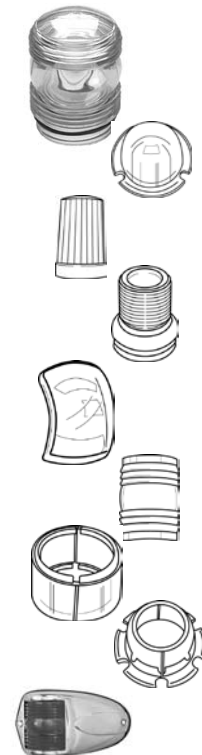

PELICAN VERSABRITE MOUNTING CLIPS

Includes top mount and side mount clips. Attaches to almost any surface with double stick mounting adhesive. Flashlight not included.

PEL600 MOUNTING CLIPS.....$ 10.30 *

PELICAN REPLACEMENT BULB

PEL2454 LIGHT BULB F/2450 HIGH PERFORMANCE....$ 11.80 *

ATTWOOD "TRIO" FLOATING FLASHLIGHT

The urethane grips have a solid feel. Bold colors make it easy to find. TRIO does three things: It's a key chain that stays afloat even holding up to 3 keys. It's a handy LED light, it uses only 3 button size batteries (included) and has a twist on -off switch. Its a waterproof chamber for holding documentation or money. Storage and LED caps are O-ring sealed to stay dry.

ATT14286-7 "TRIO" LED FLOATING FLASHLIGHT.....$ 14.30 *

attwood

ATTWOOD LENSES

Replacement globe, translucent, for 7100,7101,7105 series all-round lights.

ATT91017B7 .....$ 5.89

Replacement lens, clear, for 6980 and 6976 series masthead lights.

ATT66300-1 .....$ 6.79 *

Replacement lens for 66314 vertical mount sidelights.

ATT66315-1 GREEN.....$ 10.90 *

Replacement lens, red and green, for 66360 sidelights.

ATT911229A1 .....$ 9.50 *

Replacement lens, clear for 6800 series all point lights manufactured prior to August 1 1982.

ATT6801-71-1 .....$ 7.39 *

attwood

PERKO LENSES

5" Height X 2-7/8" I. D. Dia. X 3-1/4" O. D. Dia.

PKO106-000-WHT WHITE REPLACEMENT GLOBE.....$ 68.99

Spare lens for Fig. 945 stern light.

PKO74-DP-WHT .....$ 8.59

Replacement globe, frosted, for Perko all-round stern lights.

PKO201-DP-WHT .....$ 11.99

Replacement globe, clear, for Perko all-round stern lights.

PKO248-DP-CLR .....$ 12.79

Spare lens set for Fig. 955 side lights.

PKO260-DP-LNS .....$ 14.19

Spare lens set for Fig. 1201 and Fig. 1211 Bi-Color lights.

PKO268-DP-LNS .....$ 22.49