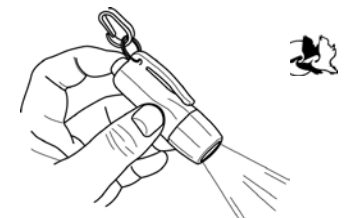

PEL1930CB L1 WITH BLU/GRN-LED, BLACK .....$ 19.25
PEL1930CY L1 WITH BLU/GRN-LED, YELLOW .....$ 19.25