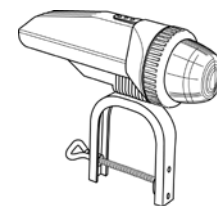

ATTWOOD CLAMP ON / SUCTION CUP BOW AND STERN LIGHTS

For nighttime operation of small boats and tenders without 12 volt electrical systems. Removable for safekeeping. Require two "D" cell batteries (not included). These lights are not intended to meet Coast Guard regulations. Not for use on boats which can exceed speeds of 7 knots.

ATT14259-7	CLAMP ON BI COLOR BOW LIGHT	$ 22.95
ATT14260-6	CLAMP ON STERN LIGHT	$ 22.95
ATT14265-6	SUCTION CUP BI COLOR BOW LIGHT	$ 21.95

attwood