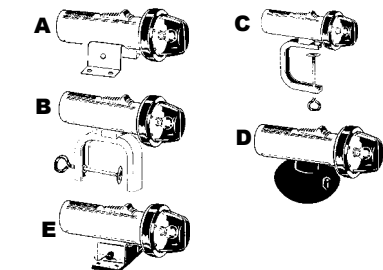

PK01264-DP-CHR	VERTICAL LIGHT .....	\$ 80.99
PK01264-DP-LNS	LENS SET .....	\$ 22.49
PK071-DP-CLR	SPARE BULB (1 PAIR) .....	\$ 11.59

PERKO

**SEADOG FLUSH MOUNT SIDE LIGHT**

Stamped 304 stainless steel. Light is 7-3/4" long x 2-3/8" high.

SEA400180-1	FLUSH SIDE LIGHT .....	\$ 49.25
SEA400181-1	REPLACEMENT LENS .....	\$ 6.95

SEADOG

**FULTON BOW LIGHTS**

Utilize two D cell batteries (not included).

FLL43P	(A) BOW LITE .....	\$ 18.95
FLL51P	(B) VERT. MOUNT CLAMP .....	\$ 18.95
FLL52P	(C) HORIZ. MOUNT CLAMP .....	\$ 18.95
FLL53P	(D) SUCTION CUP .....	\$ 18.95
FLL55P	(E) INFLATABLES .....	\$ 40.25
FLL1BP	SPARE BULB .....	\$ 9.25