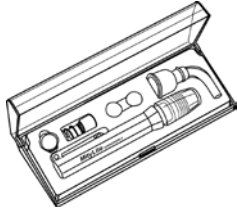

PELICAN MINI-SYSTEM

Each mini-system includes: MityLite, spare lamp, Litebender, two night vision discs (red and blue/green), spare o-ring, 2-AAA batteries and a stainless steel split ring for key chain use. Elegantly presented in a reusable designer box with a plush velvet liner. Assorted Colors.

PEL1950CY   YELLOW .....$ 22.45