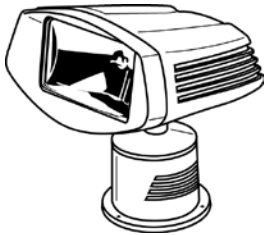

GST500 100W HALOGEN SPOT LIGHT . . . . . $ 784.00

GOLIGHT STRYKER REMOTE LIGHT

Durable, Versatile, Powerful... Guaranteed! Exclusive Cr5 Pentabeam™ II Technology. Wireless Remote Controlled Operation. 370° Rotation x 135° Tilt. 500,000 Candle Power, 5.5 Amps. UV Ray and Saltwater Resistant. Integrated 12VDC High-Torque Motors. Weatherproof for Land and Sea Applications. Waterproof Remote Transmitters. R.F. Programmable Super Heterodyne Receiver. 5-Year Limited Warranty. Revolutionary. Exclusive Wireless Dash-Mount Remote Option. Eliminates the Need for Running a Wiring Harness! Innovative Mounting Plate with Clamping Interphase. Saves Time with a Simple, Two-Step Installation.

GLT3000	WHITE W/ HANDHELD WIRELESS REMOTE	$ 303.99	G
GLT3006	CHROME W/ HANDHELD WIRELESS REMOTE	$ 342.99	G
GLT3051	BLACK W/ HANDHELD WIRELESS REMOTE	$ 376.99	G
GLT3100	WHITE W/ DASHMOUNT WIRELESS REMOTE	$ 303.99	G
GLT3151	BLACK W/ DASHMOUNT WIRELESS REMOTE	$ 376.99	G
GLT30100	HANDHELD WIRELESS REMOTE ONLY	$ 53.99	G
GLT30200	HANDHELD DASHMOUNT REMOTE ONLY	$ 53.99	G