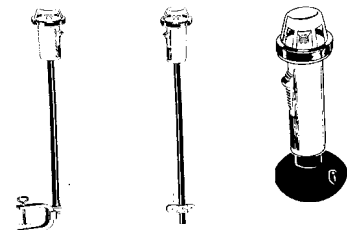

PK01264-DP-CHR	VERTICAL LIGHT .....	\$ 80.99
PK01264-DP-LNS	LENS SET .....	\$ 22.49
PK071-DP-CLR	SPARE BULB (1 PAIR) .....	\$ 11.59

PERKO

**SEADOG FLUSH MOUNT SIDE LIGHT**

Stamped 304 stainless steel. Light is 7-3/4" long x 2-3/8" high.

SEA400180-1	FLUSH SIDE LIGHT .....	\$ 49.25
SEA400181-1	REPLACEMENT LENS .....	\$ 6.95

SEADOG

**FULTON BOW LIGHTS**

Utilize two D cell batteries (not included).

FLL43P	(A) BOW LITE .....	\$ 18.95
FLL51P	(B) VERT. MOUNT CLAMP .....	\$ 18.95
FLL52P	(C) HORIZ. MOUNT CLAMP .....	\$ 18.95
FLL53P	(D) SUCTION CUP .....	\$ 18.95
FLL55P	(E) INFLATABLES .....	\$ 40.25
FLL1BP	SPARE BULB .....	\$ 9.25

PHOENIX ONLY

**FULTON STERN LIGHTS**

Utilize two D cell batteries (not included).

FLL48P	LITE W/C CLAMP .....	\$ 18.95
FLL49P	LITE W/MOUNT BKT .....	\$ 18.95
FLL50P	LITE W/ SUCTION CUP .....	\$ 18.95
FLL54P	INFLATABLES .....	\$ 40.25